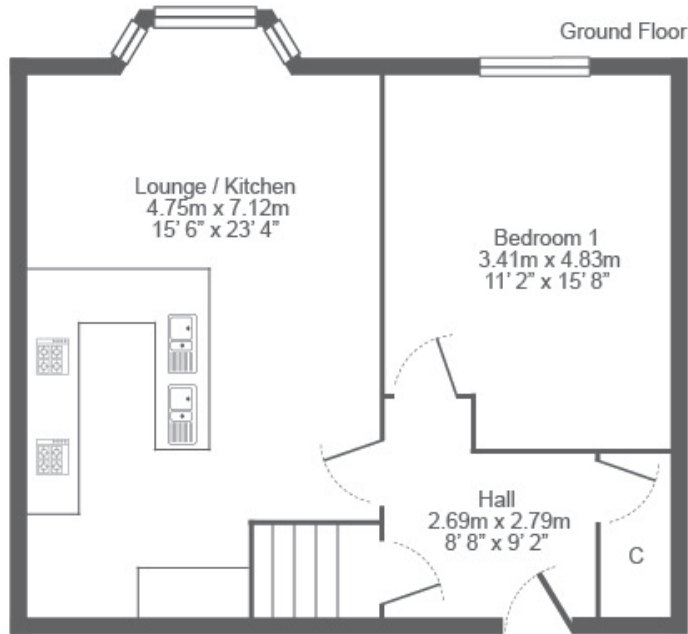

**Flat 3/2, 40 Clouston Street,
Glasgow G20 8QX**

Third Floor

Second Floor

First Floor

Ground Floor

Flat 3/R, 34 Gray Street, Glasgow

Upper Floor