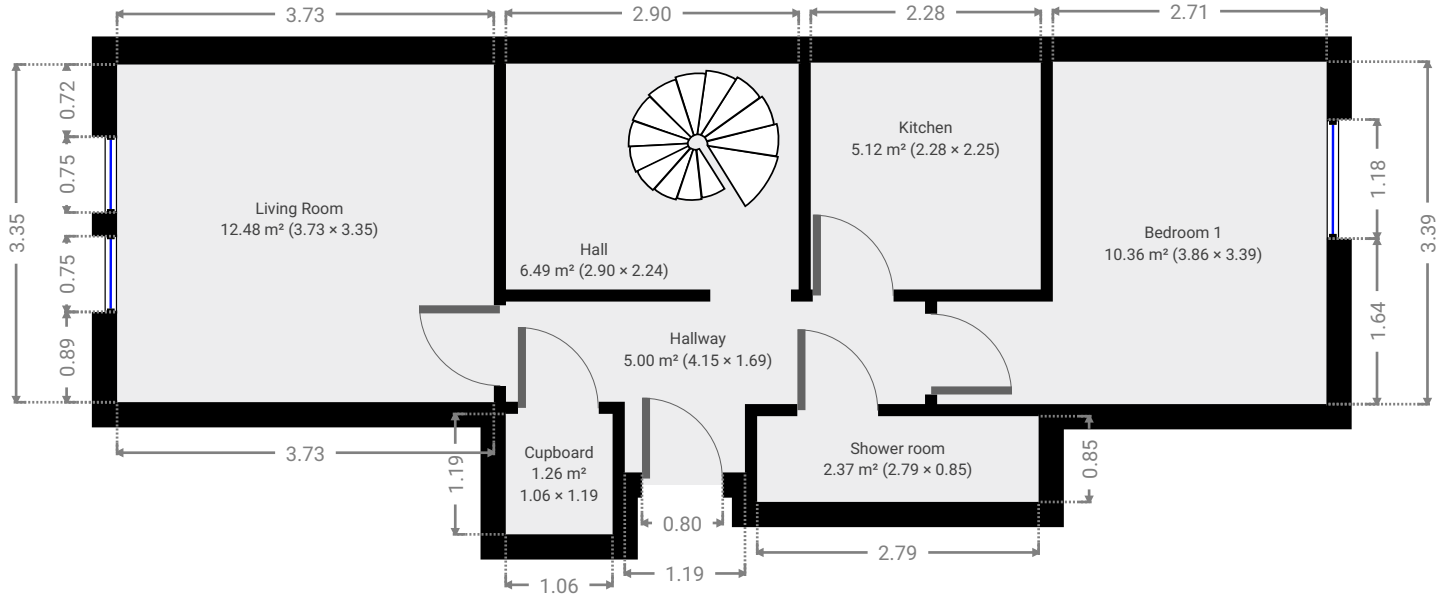

Project 2

DP8

TOTAL AREA:87.06 m² • LIVING AREA:87.06 m² • FLOORS:2 • ROOMS:5

▼ 1st Floor

TOTAL AREA:43.04 m² • LIVING AREA:43.04 m² • ROOMS:3

▼ 2nd Floor

TOTAL AREA:44.02 m² • LIVING AREA:44.02 m² • ROOMS:2