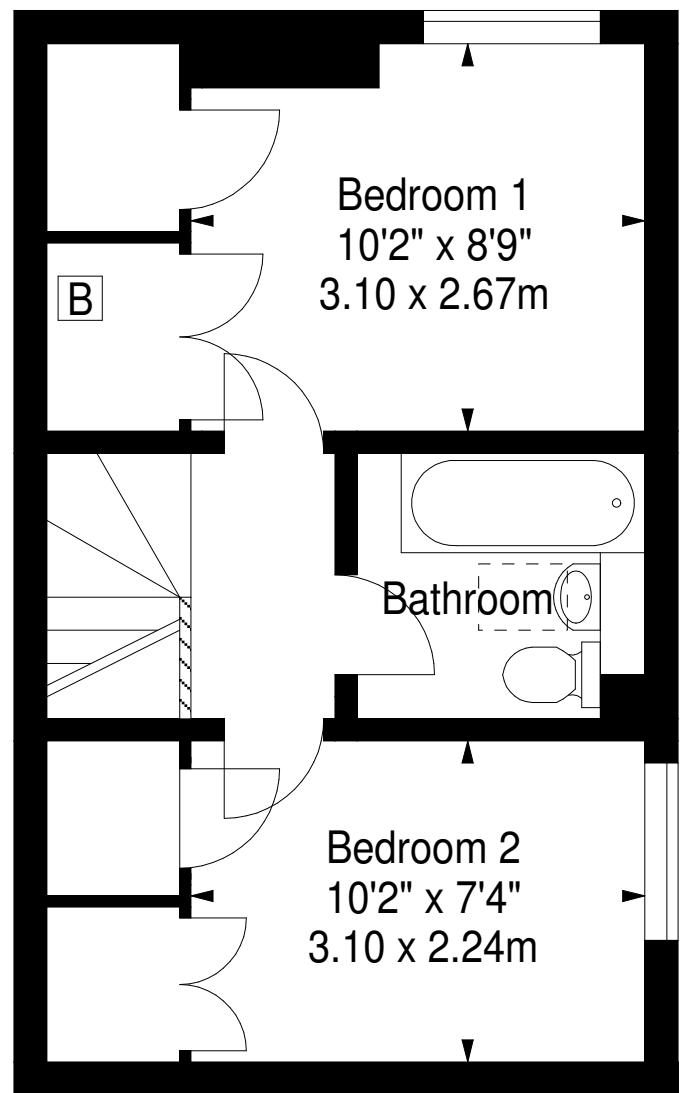

South Gyle Wynd, Edinburgh, EH12 9EY

Approx. Gross Internal Area
622 Sq Ft - 57.78 Sq M
For identification only. Not to scale.
© SquareFoot 2020

Second Floor

Third Floor