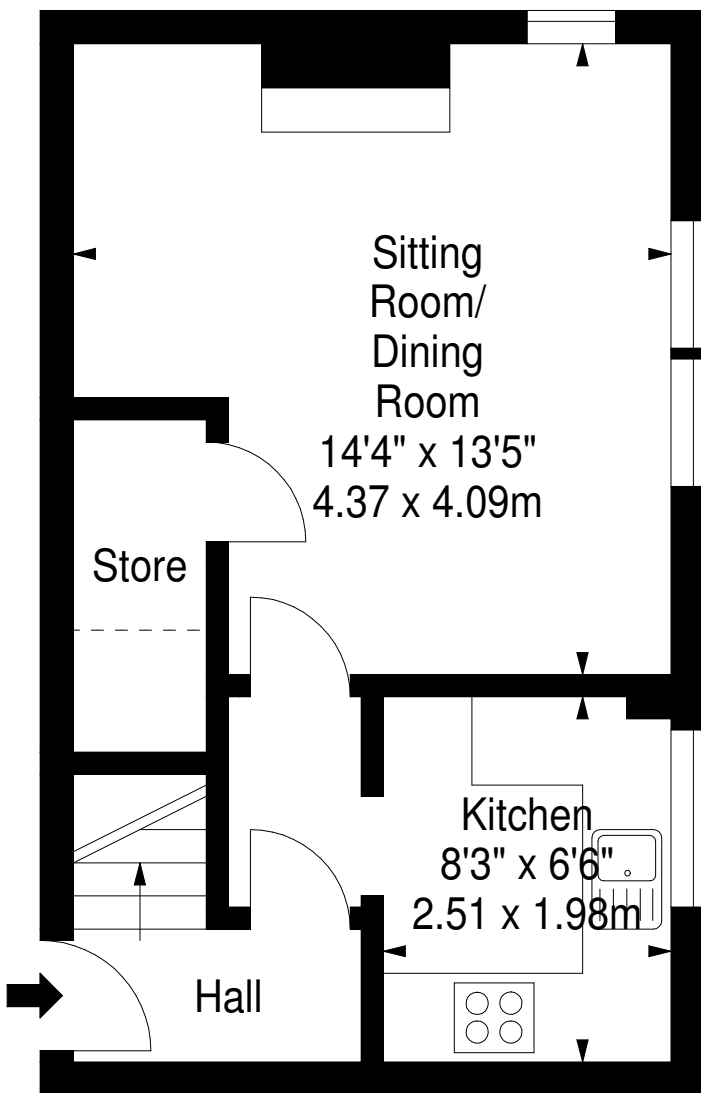

South Gyle Wynd, Edinburgh, EH12 9EY

Approx. Gross Internal Area
622 Sq Ft - 57.78 Sq M
For identification only. Not to scale.
© SquareFoot 2020

Second Floor

Third Floor