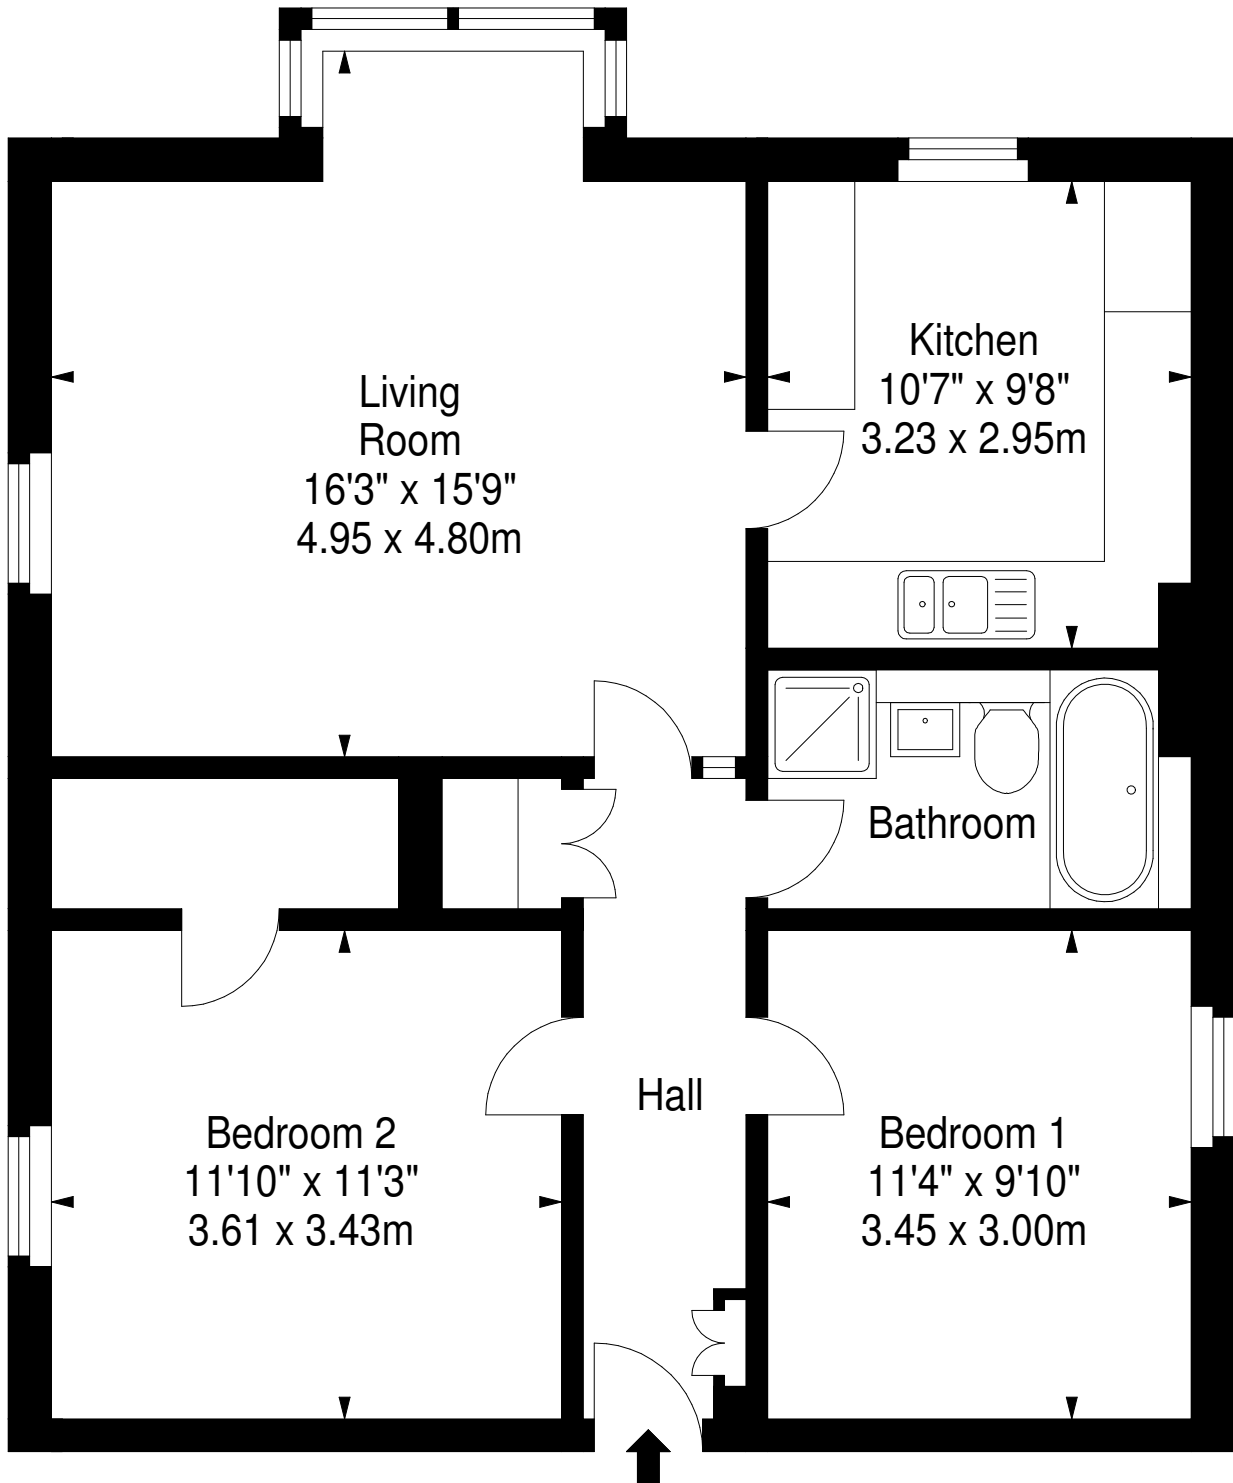

**Fair A Far,  
Edinburgh,  
Midlothian, EH4 6QD**

Approx. Gross Internal Area  
766 Sq Ft - 71.16 Sq M  
For identification only. Not to scale.  
© SquareFoot 2020

Fourth Floor