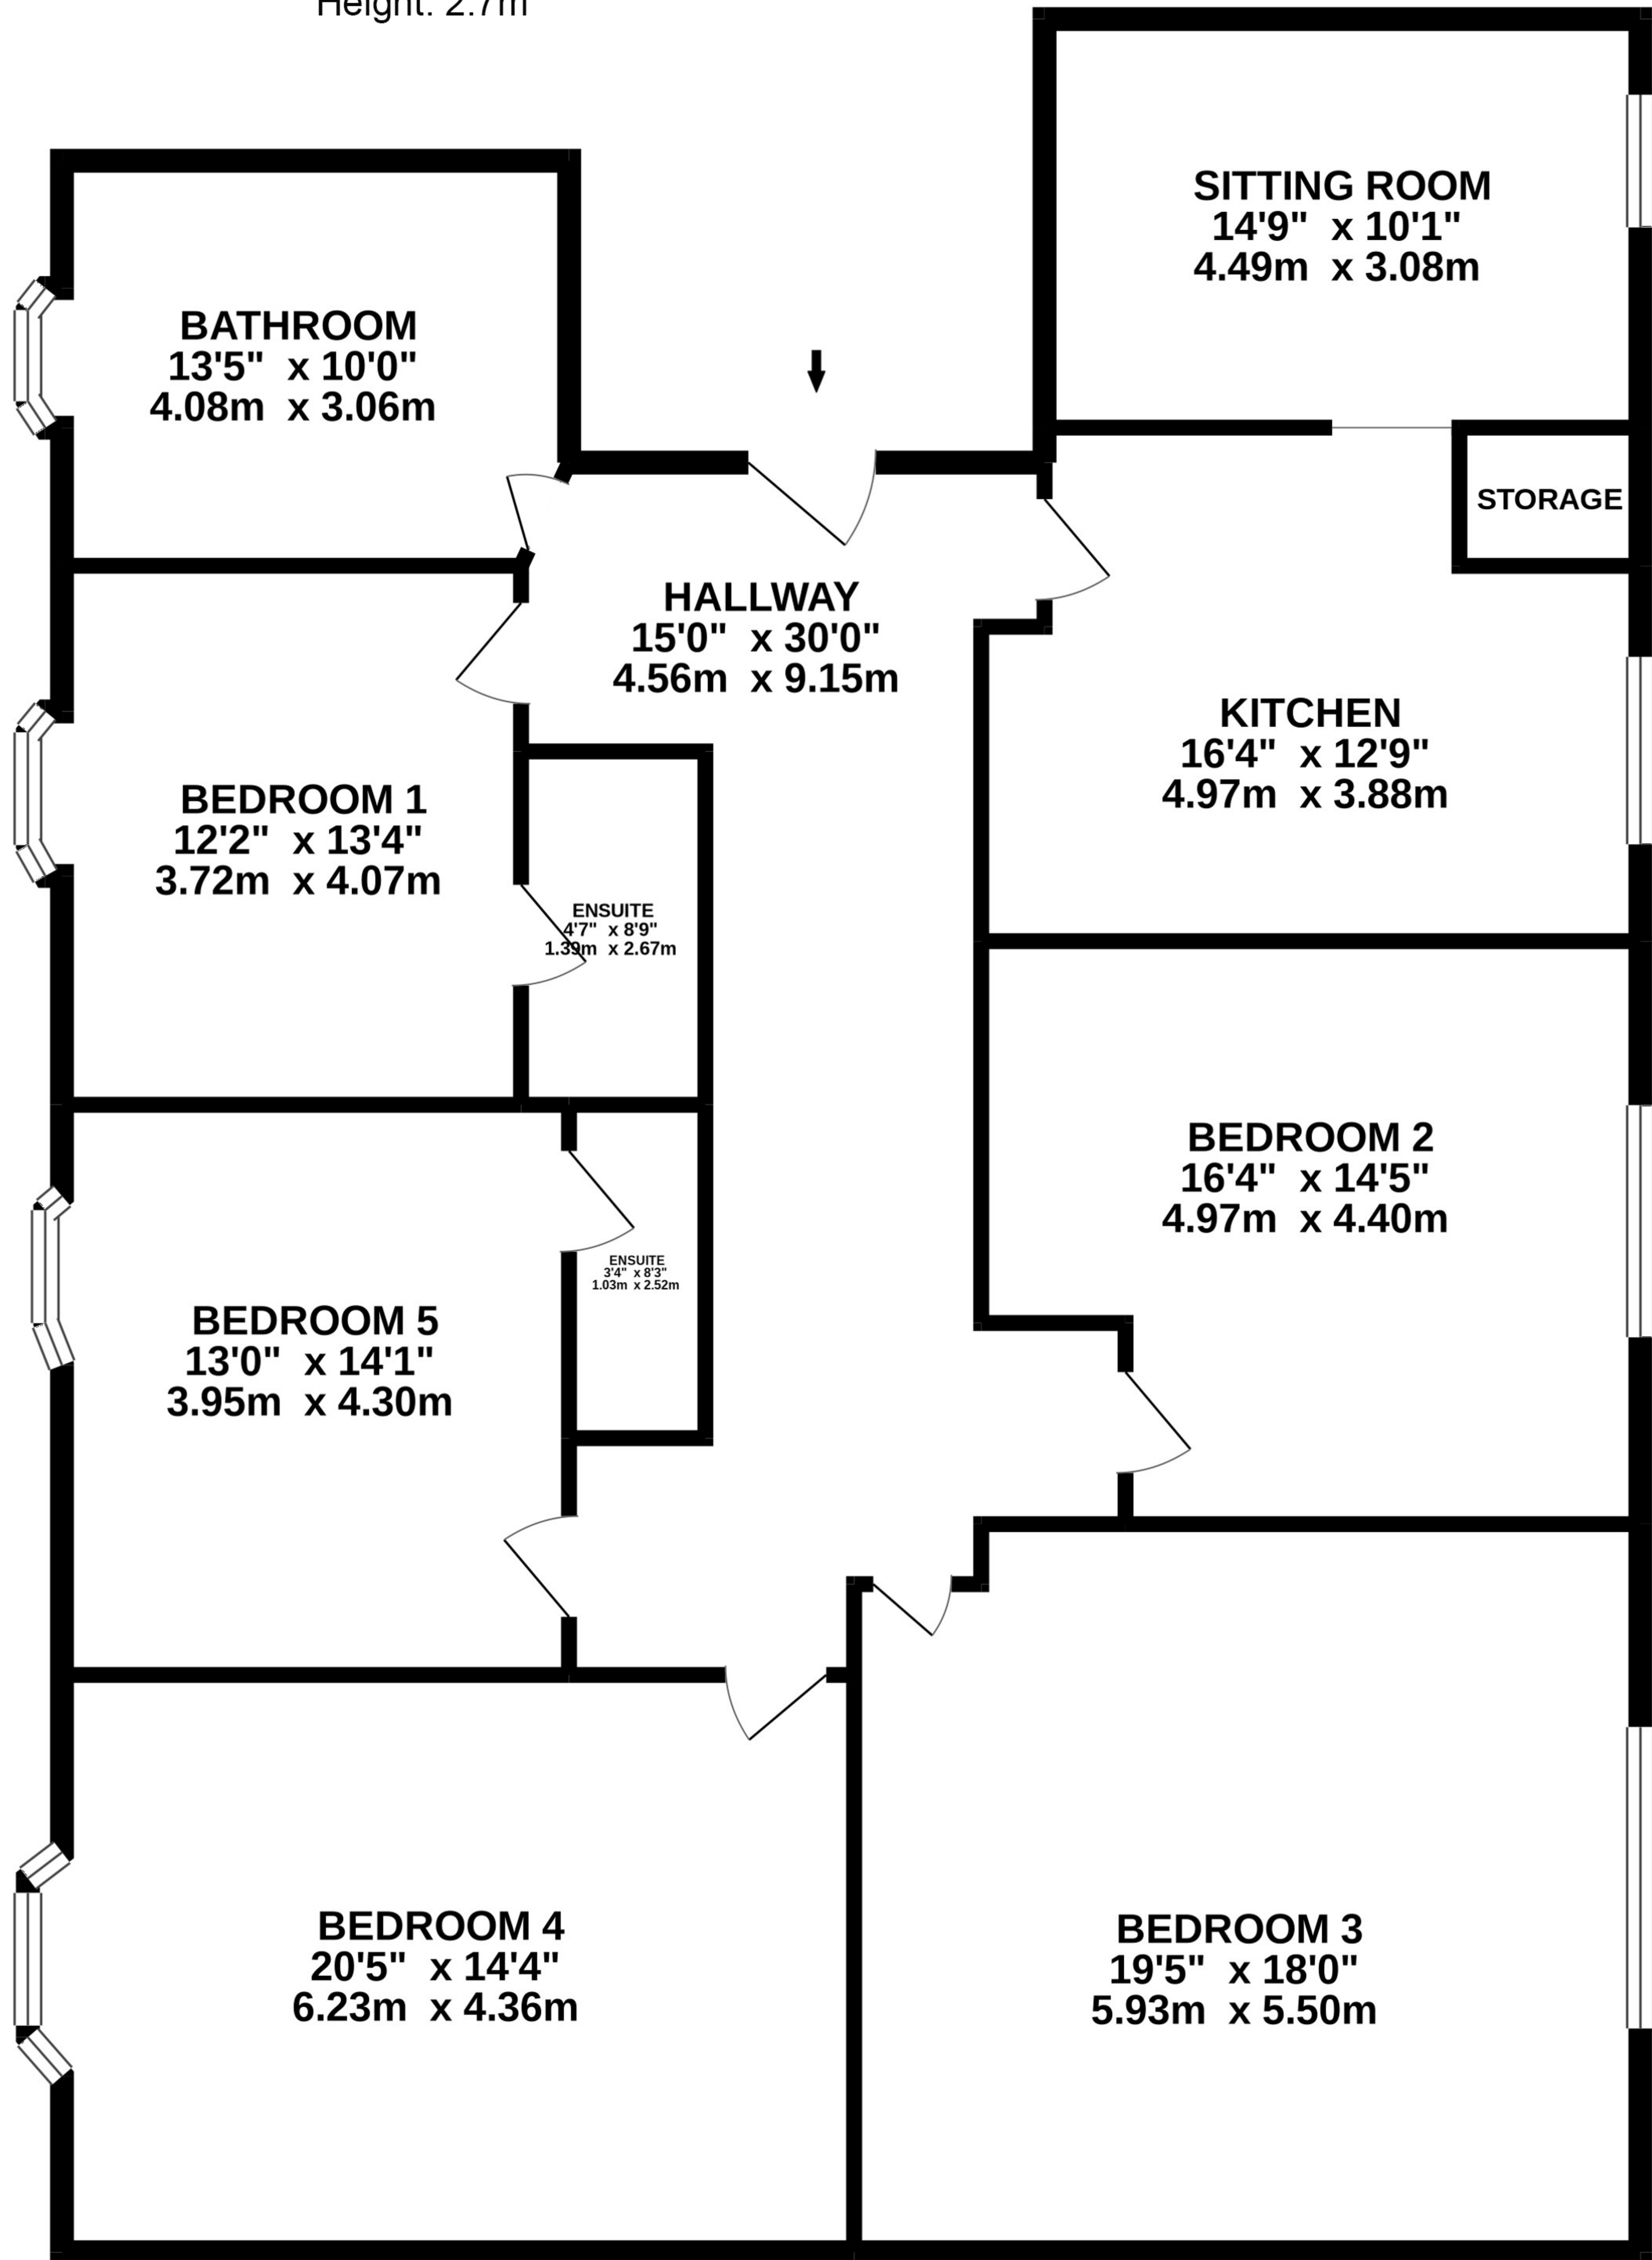

37 Frederick Street, New Town, Edinburgh, EH2 1EP

Total Floor Area: 185.6 sq.m

Height: 2.7m

TOTAL FLOOR AREA : 1998 sq.ft. (185.6 sq.m.) approx.

Whilst every attempt has been made to ensure the accuracy of the floorplan contained here, measurements of doors, windows, rooms and any other items are approximate and no responsibility is taken for any error, omission or mis-statement. This plan is for illustrative purposes only and should be used as such by any prospective purchaser. The services, systems and appliances shown have not been tested and no guarantee as to their operability or efficiency can be given.

Made with Metropix ©2021