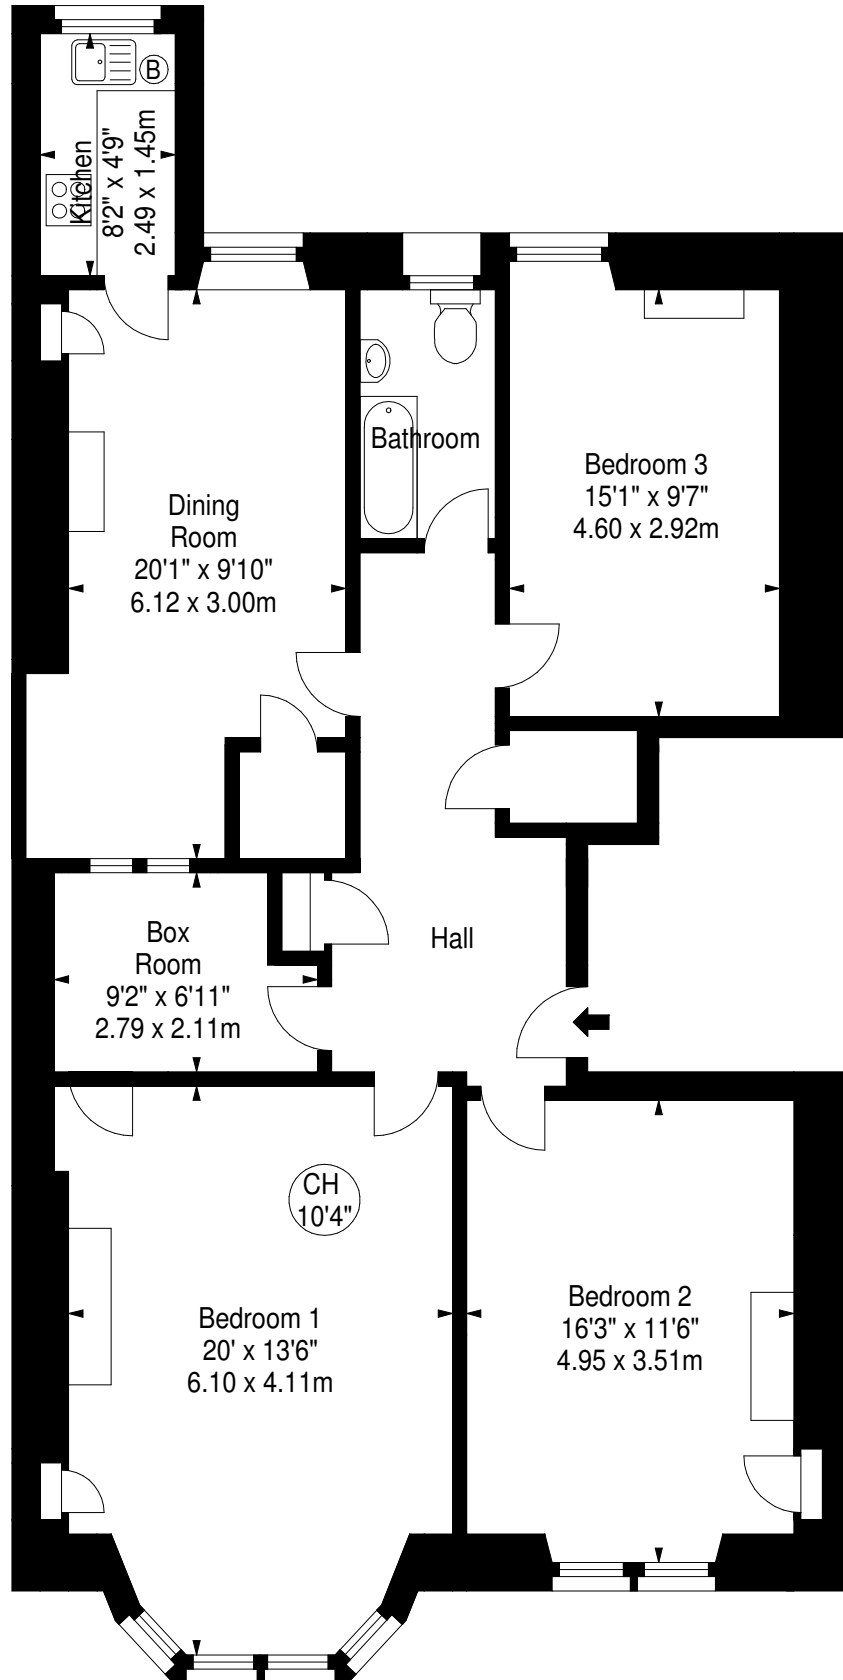

Arden Street,  
Edinburgh,  
Midlothian, EH9 1BW

Approx. Gross Internal Area  
1120 Sq Ft - 104.05 Sq M  
For identification only. Not to scale.  
© SquareFoot 2021

First Floor