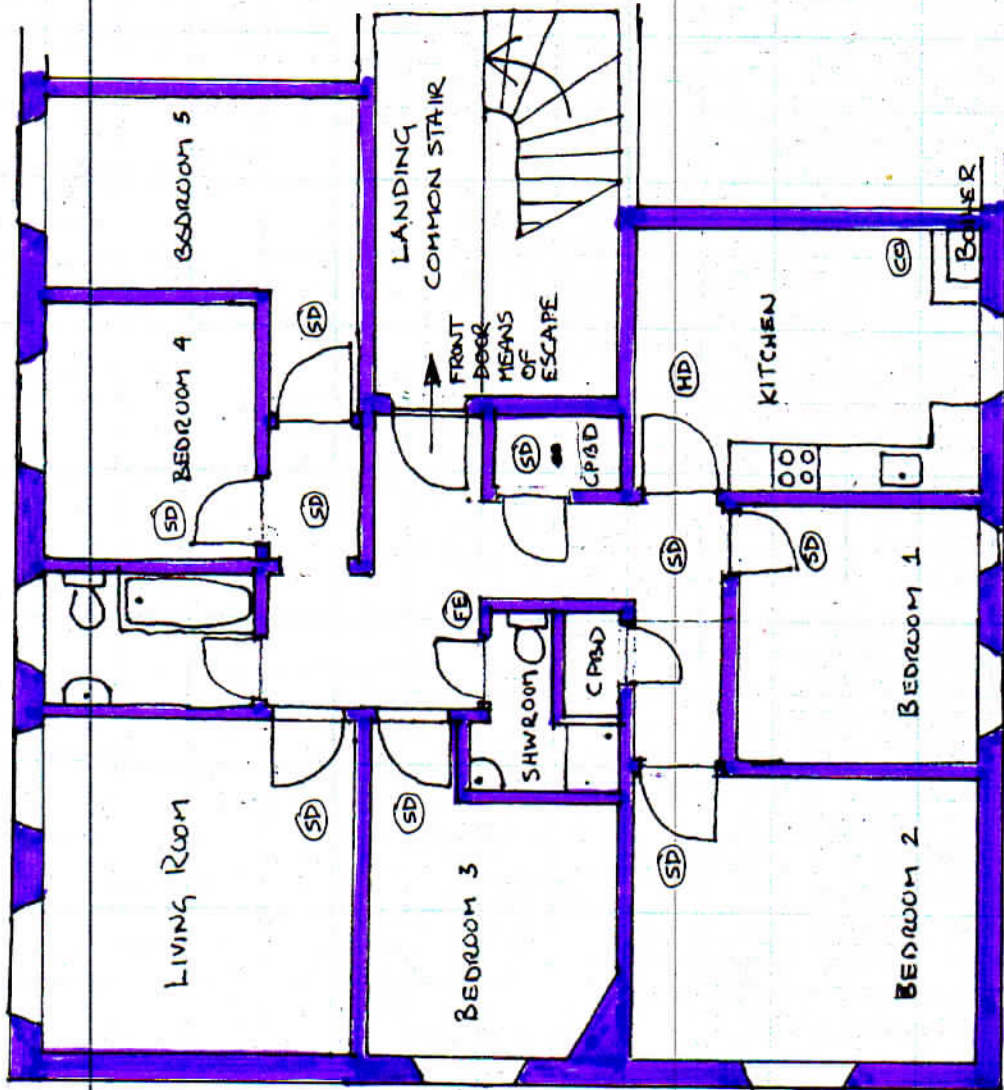

FRONT

- (SD) SMOKE DETECTOR
- (HD) HEAT DETECTOR
- (CO) CARBON MONOXIDE DETECTOR
- (FE) FIRE EXTINGUISHER

61. LOTHIAN ROAD
 FLAT 3F2 (FLAT 7)
 EH1 2DJ

OWNER: RICHARD GREEN

SCALE

METRES

SIZES

KITCHEN:	4.70 x 3.60 M	16.92 M ²
BDRM 1:	3.30 x 3.50 M	11.55 M ²
BDRM 2:	3.90 x 4.70 M	18.33 M ²
BDRM 3:	3.50 x 3.40 M	11.90 M ²
BDRM 4:	2.90 x 3.50 M	10.15 M ²
BDRM 5:	4.30 x 2.60 M	11.18 M ²
LIV. ROOM:	4.30 x 4.60 M	19.78 M ²